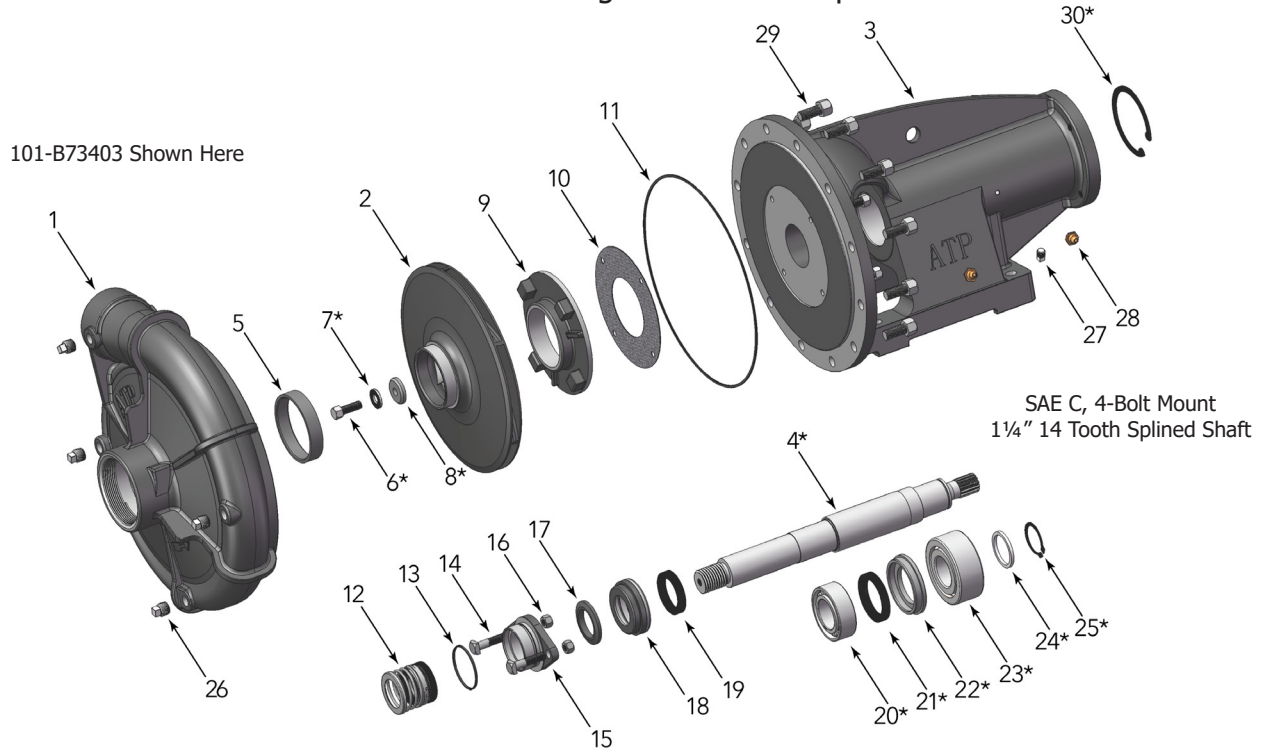

PARTS BREAKDOWN
B3JRMBS High Pressure Pump

* Items included in shaft kit

PARTS							
#	NAME	SKU	ALT SKU	#	NAME	SKU	ALT SKU
1	Volute Case, CW, Threaded	113-H01863	H01863	17	Slinger, Water	116-S10964	S10964
2	CW Impeller, 13 1/2" Diameter	112-L03038	L03038	18	Inner Bearing Cap	116-M10200	M10200
3	Pump Bearing Frame	114-H05103	H05103	19	Seal, Oil	116-S14765	S14765
4*	Shaft Kit	111-B73051	B73051	20*	Bearing, Ball	116-S15604	S15604
5	Ring, Wearing	116-S04176	S04176	21*	Seal, Oil	116-M10210	M10210
6*	Screw, Impeller 1/2-13x1-1/2"	116-S23623	S23623	22*	Outer Bearing Cap	116-M10209	M10209
7*	Lock Washer	116-S23038	S23038	23*	Bearing, Ball	116-M10184	M10184
8*	Washer, Impeller	116-S19275	S19275	24*	Ring, Thrust	116-S06519	S06519
9	Ring, Balance	116-M05073	M05073	25*	Ring, Retaining	116-S23016	S23016
10	Gasket, Balance Ring	116-S09943	S09943	26	Plug, Pipe 1/2 NPT (4 Req)	116-S23717	S23717
11	Gasket, Volute	116-S06271	S06271	27	Plug, Pipe 1/4 NPT	116-S23715	S23715
12	Seal, Mechanical Shaft	116-S32693	S32693	28	Fitting, Grease (2 Req)	116-S23670	S23670
13	O-Ring	116-S26471	S26471	29	Capscrew, Hex 5/8-11x1-1/2" (12 Req)	116-S26999	S26999
14	Bolt, Sq. Head 1/2-13x2-1/4" (2 Req)	116-S23792	S23792	30*	Ring, Retaining	116-S23025	S23025
15	Retainer, Mechanical Shaft Seal	116-S11452	S11452		Complete Pump (CW)	101-B73403	B73403
16	Nut, Hex 1/2-13x7/16" (2 Req)	116-S23347	S23347				